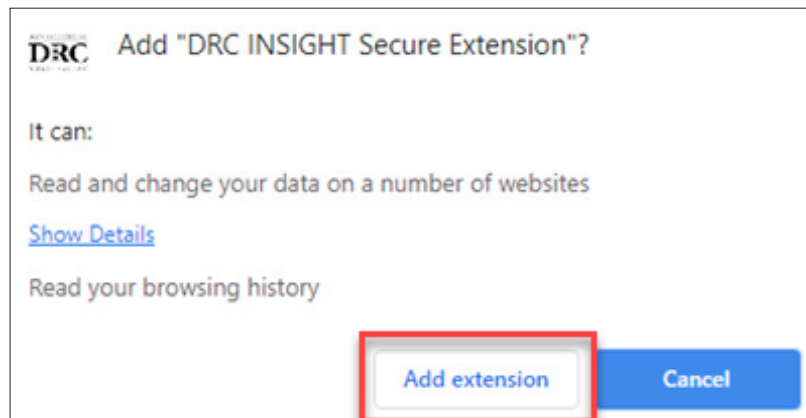

Click **Add extension** to confirm.